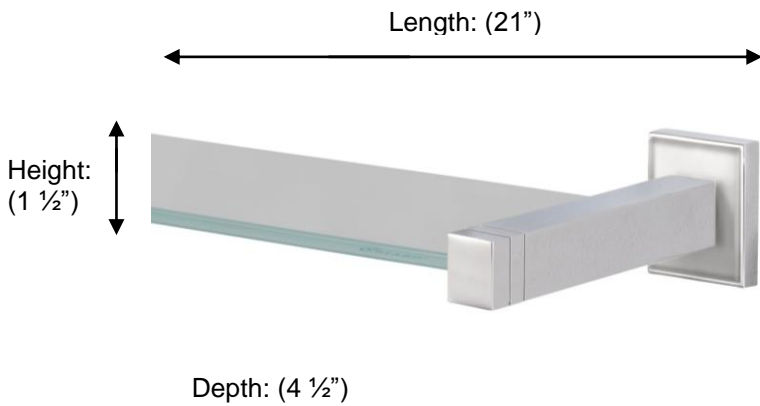

CUBIS PLUS

67462 Glass Shelf

**Description:**

Glass shelf

Finishes:

CR – Chrome

ES – Satin Nickel

Material:

Brass

Frosted 3/8" tempered glass

Backplate Dimension: (1 1/2")

Method of Fixing:

Direct to wall

Country of Origin:

Portugal

All Dimensions are approximate