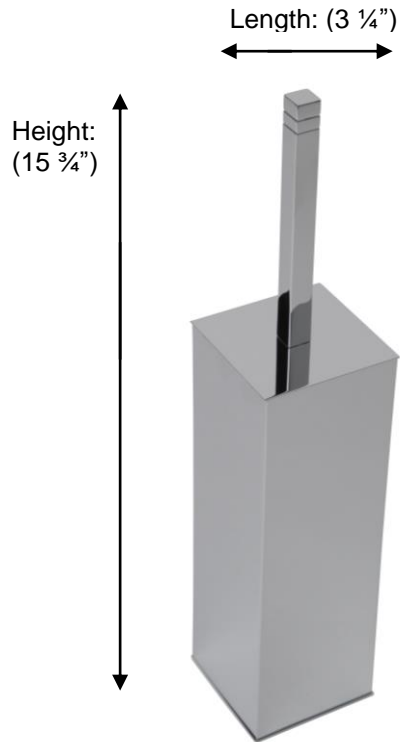

## 67499 Free Standing WC Brush

**Description:**

Freestanding WC brush

**Finishes:**

CR – Chrome

ES – Satin Nickel

**Material:**

Brass

Plastic brush, insert

Country of Origin:

Portugal

All Dimensions are approximate