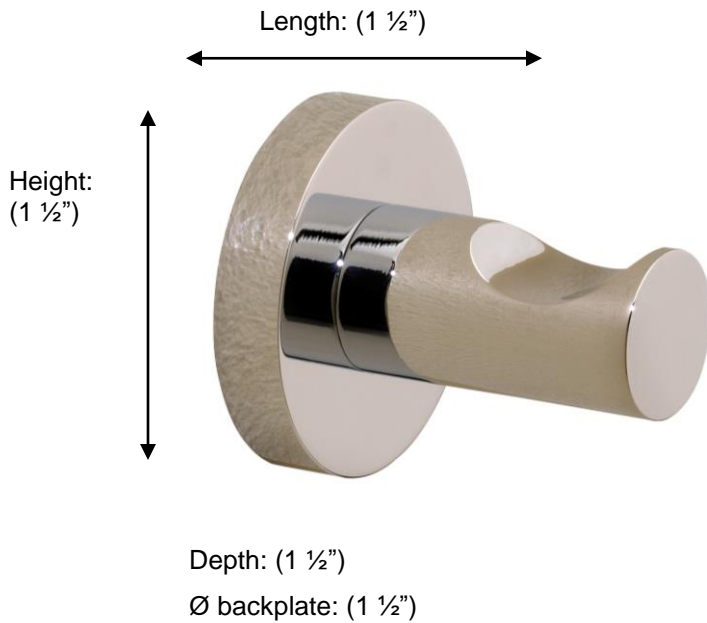

PORTO

67511 Single Hook

Description:
Single Hook

Finishes:
CR - Chrome
NI - Polished Nickel
ES - Satin Nickel

Material:
Brass

Method of Fixing:
Direct to wall

Country of Origin:	Portugal
---------------------------	----------