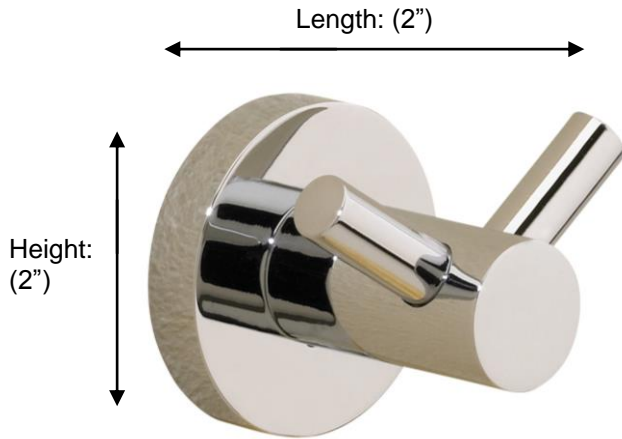

PORTO

67512 Double Robe Hook

Depth: (1 3/4")
Ø Backplate: (1 1/2")

Description:

Double Robe Hook

Finishes:

CR – Chrome

NI – Polished Nickel

ES – Satin Nickel

Material:

Brass

Method of Fixing:

Direct to wall

Country of Origin:	Portugal
---------------------------	----------