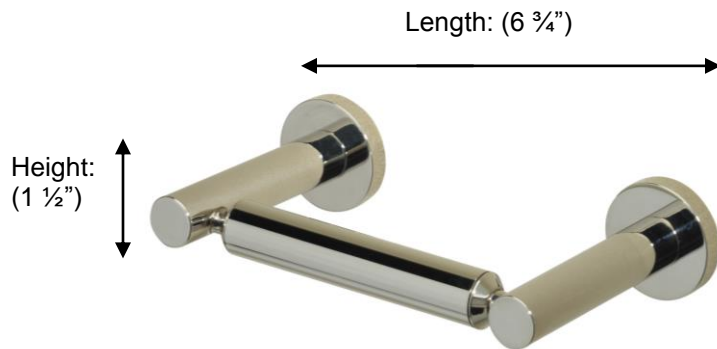

PORTO

67523 Double Post Roll Holder

Depth: (3 ¾")
Ø Backplate: (1 ½")
Center to Center: (5 ¼")

Description:

Double post roll holder

Finishes:

CR – Chrome
NI – Polished Nickel
ES – Satin Nickel

Material:

Brass

Method of Fixing:

Direct to wall

Country of Origin:	Portugal
---------------------------	----------

All Dimensions are approximate