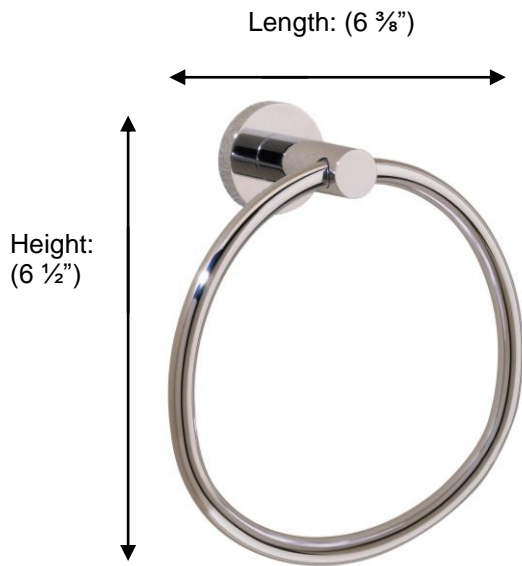

## 67540 Small Towel Ring

**Description:**  
Towel Ring, 6"

**Finishes:**  
CR – Chrome  
NI – Polished Nickel  
ES – Satin Nickel

**Material:**  
Brass

**Method of Fixing:**  
Direct to wall

Depth: (2  $\frac{1}{4}$ " )  
Ø Backplate: (1  $\frac{1}{2}$ " )