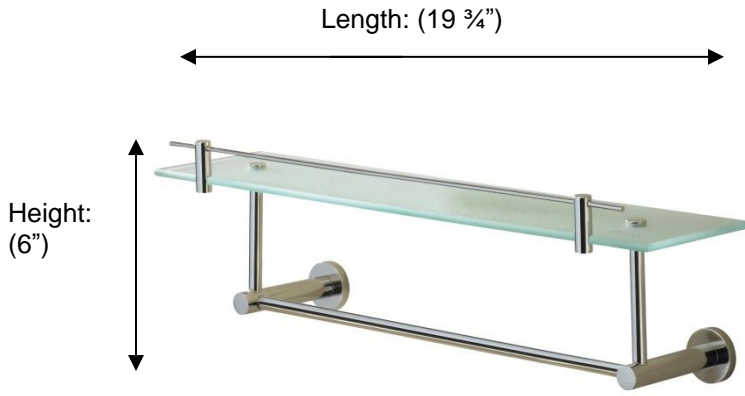

PORTO

675651 20in. Glass Shelf with Gallery

Depth: (5 3/4")
Center to Center: (15 1/8")
Ø Backplate: (1 1/2")

Description:

Glass shelf with gallery, 20"

Finishes:

CR – Chrome
NI – Polished Nickel
ES – Satin Nickel

Material:

Brass
Frosted glass

Method of Fixing:

Direct to wall

Country of Origin:	Portugal
---------------------------	----------

All Dimensions are approximate