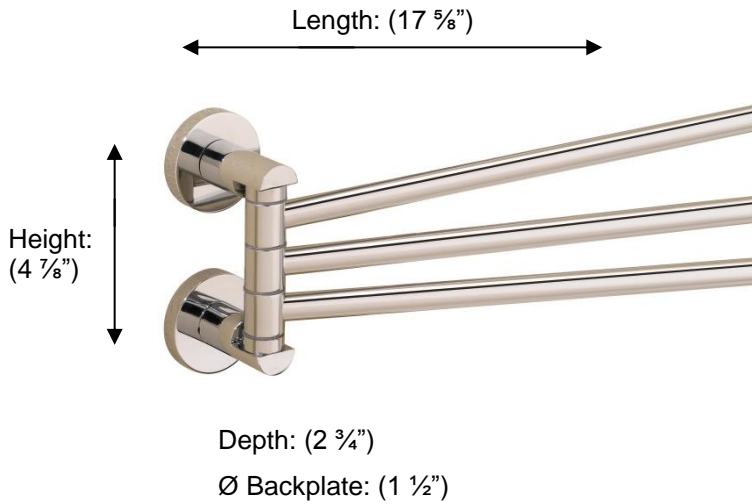

PORTO

67570 ADJUSTABLE TOWEL RAIL

**Description:**

Adjustable Towel Rail

Finishes:

CR – Chrome

NI – Polished Nickel

ES – Satin Nickel

Material:

Brass

Method of Fixing:

Direct to wall

Country of Origin:

Portugal

All Dimensions are approximate