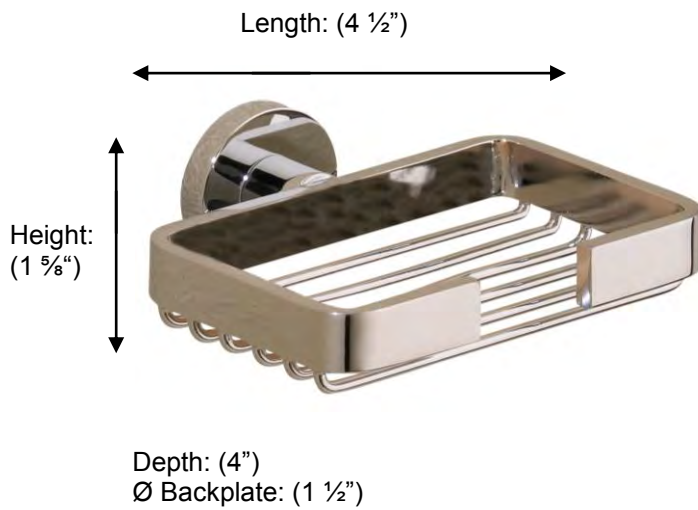

PORTO

67580 SMALL BASKET

**Description:**

Wire soap basket small

Finishes:

CR – Chrome

NI – Polished Nickel

ES – Satin Nickel

Material:

Brass

Method of Fixing:

Direct to wall

Country of Origin:

Portugal

All Dimensions are approximate