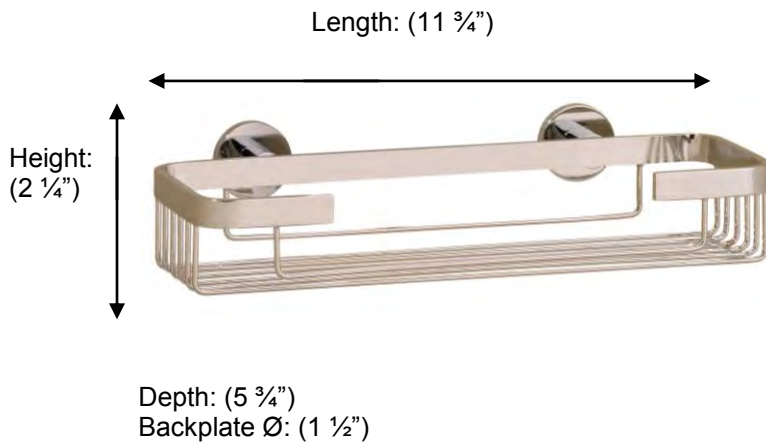

PORTO

67582 MEDIUM BASKET

**Description:**

Wire soap basket, Medium

Finishes:

CR – Chrome

NI – Polished Nickel

ES – Satin Nickel

Material:

Brass

Method of Fixing:

Direct to wall

Country of Origin:	Portugal
---------------------------	----------

All Dimensions are approximate