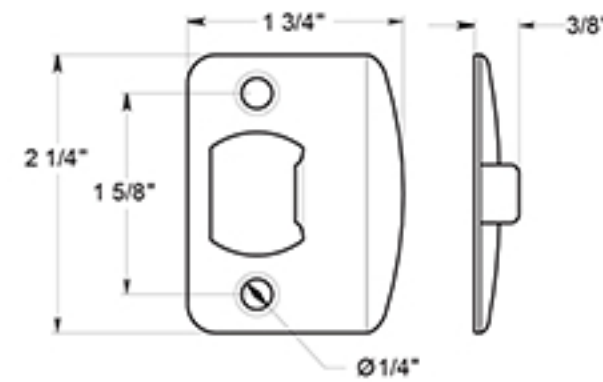

6861

TRELAWNY LEVERS / ENTRY / RIGHT HAND / TRADITIONAL COLLECTION / STEEL & ZINC

DRAWING NOT TO SCALE

NOTE: Deltana reserves the right to constantly improve its products and is not responsible for differences between the product in-hand and the specifications contained in this drawing. We do not recommend to pre-drill holes or pre-cut woods or metals based on the drawing information if the veracity of the specifications has not been proven by the live product.