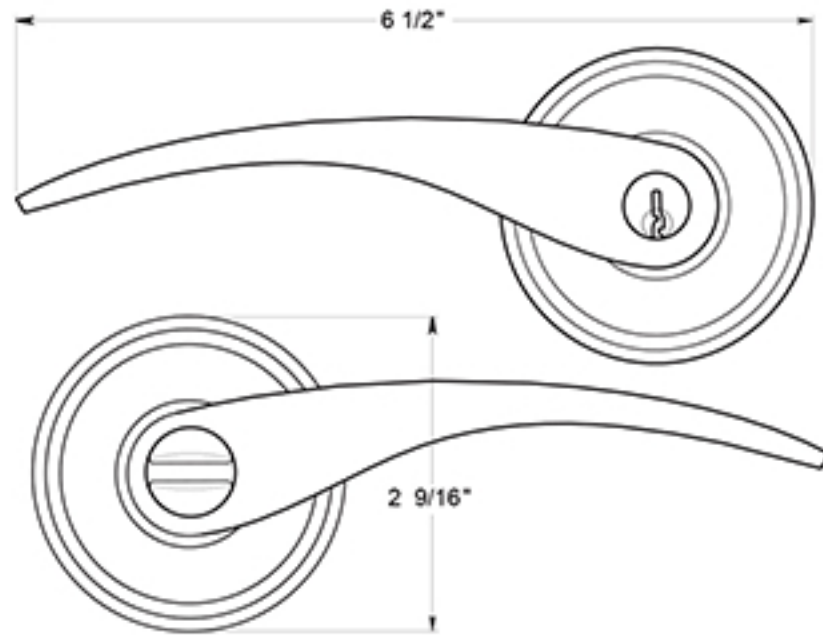

6861

TRELAWNY LEVERS / ENTRY / RIGHT HAND / TRADITIONAL COLLECTION / STEEL & ZINC

DRAWING NOT TO SCALE

NOTE: Deltana reserves the right to constantly improve its products and is not responsible for differences between the product in-hand and the specifications contained in this drawing. We do not recommend to pre-drill holes or pre-cut woods or metals based on the drawing information if the veracity of the specifications has not been proven by the live product.