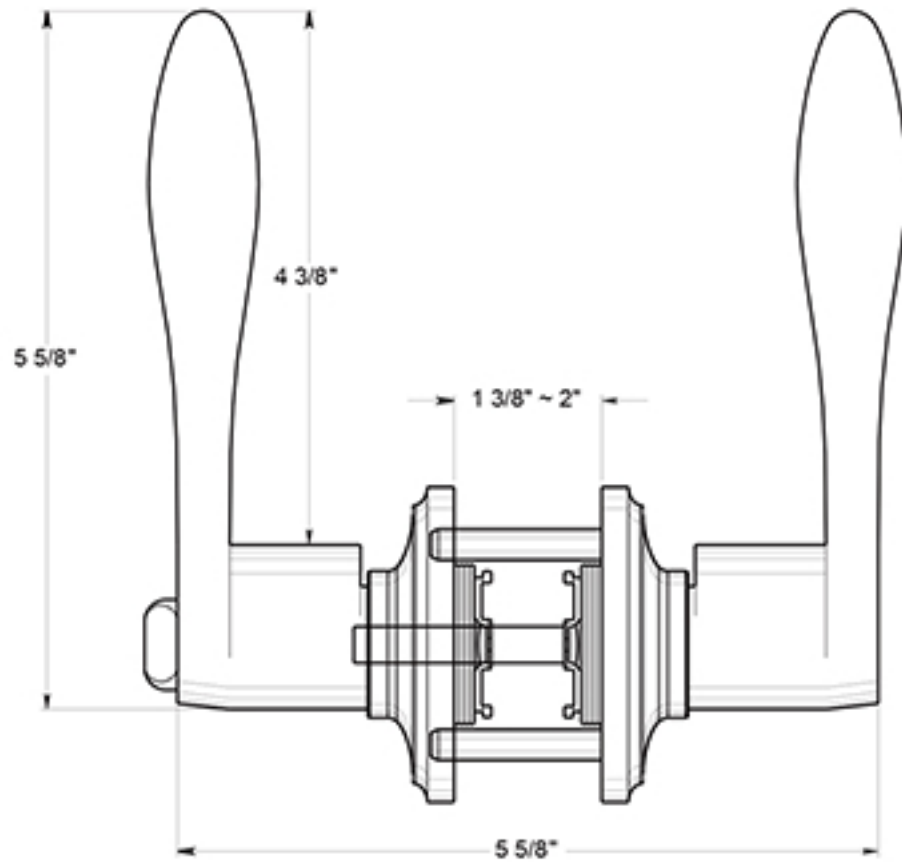

6861

TRELAWNY LEVERS / ENTRY / RIGHT HAND / TRADITIONAL COLLECTION / STEEL & ZINC

DRAWING NOT TO SCALE

NOTE: Deltana reserves the right to constantly improve its products and is not responsible for differences between the product in-hand and the specifications contained in this drawing. We do not recommend to pre-drill holes or pre-cut woods or metals based on the drawing information if the veracity of the specifications has not been proven by the live product.