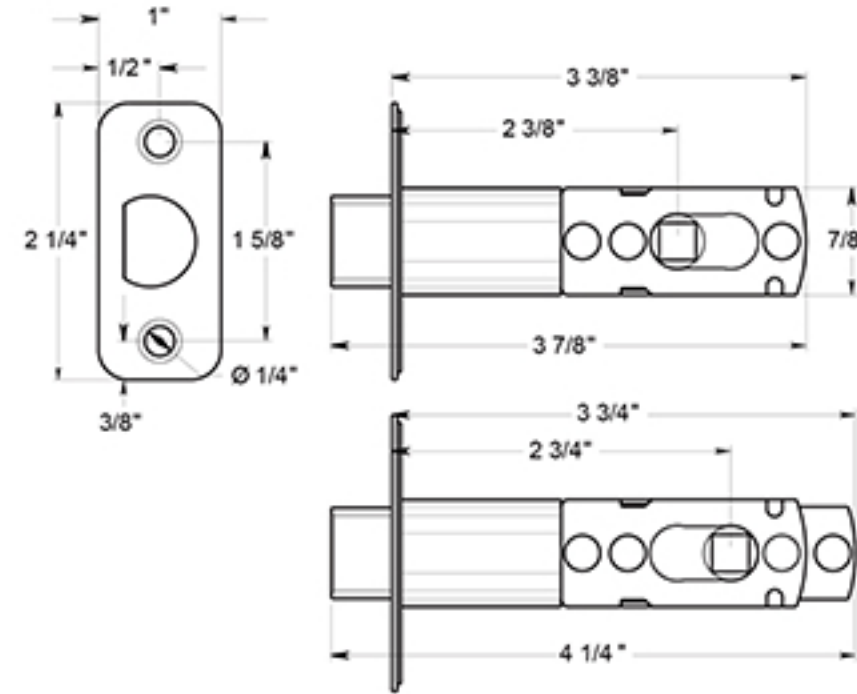

6861

TRELAWNY LEVERS / ENTRY / RIGHT HAND / TRADITIONAL COLLECTION / STEEL & ZINC

DRAWING NOT TO SCALE

NOTE: Deltana reserves the right to constantly improve its products and is not responsible for differences between the product in-hand and the specifications contained in this drawing. We do not recommend to pre-drill holes or pre-cut woods or metals based on the drawing information if the veracity of the specifications has not been proven by the live product.