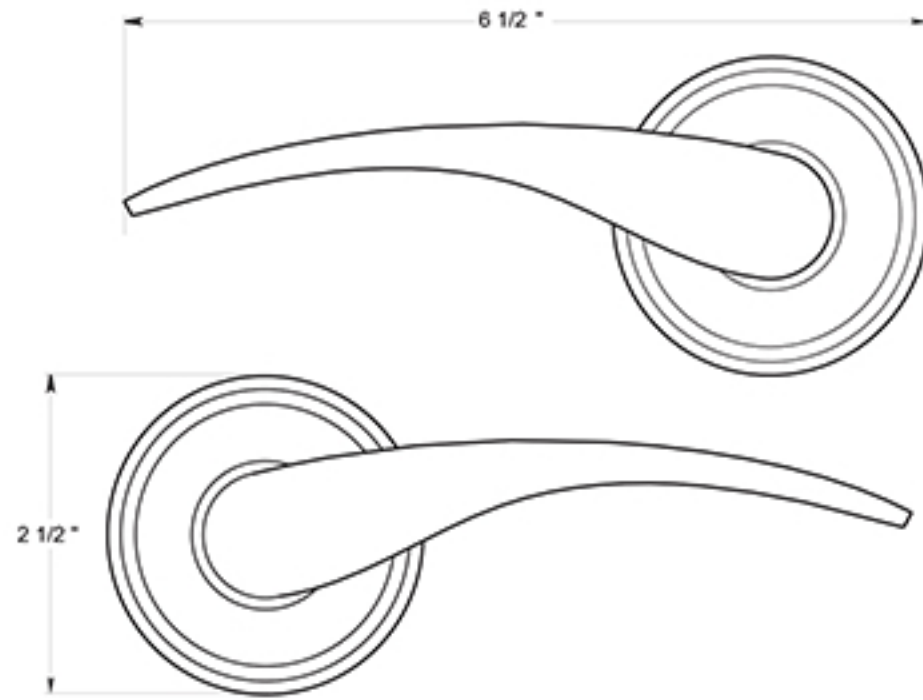

6863L

TRELAWNY LEVERS / PASSAGE / LEFT HAND / TRADITIONAL COLLECTION / STEEL & ZINC

DRAWING NOT TO SCALE

NOTE: Deltana reserves the right to constantly improve its products and is not responsible for differences between the product in-hand and the specifications contained in this drawing. We do not recommend to pre-drill holes or pre-cut woods or metals based on the drawing information if the veracity of the specifications has not been proven by the live product.