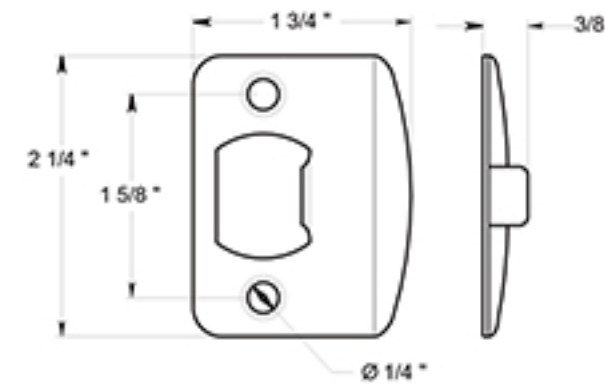

6863L

TRELAWNY LEVERS / PASSAGE / LEFT HAND / TRADITIONAL COLLECTION / STEEL & ZINC

DRAWING NOT TO SCALE

NOTE: Deltana reserves the right to constantly improve its products and is not responsible for differences between the product in-hand and the specifications contained in this drawing. We do not recommend to pre-drill holes or pre-cut woods or metals based on the drawing information if the veracity of the specifications has not been proven by the live product.