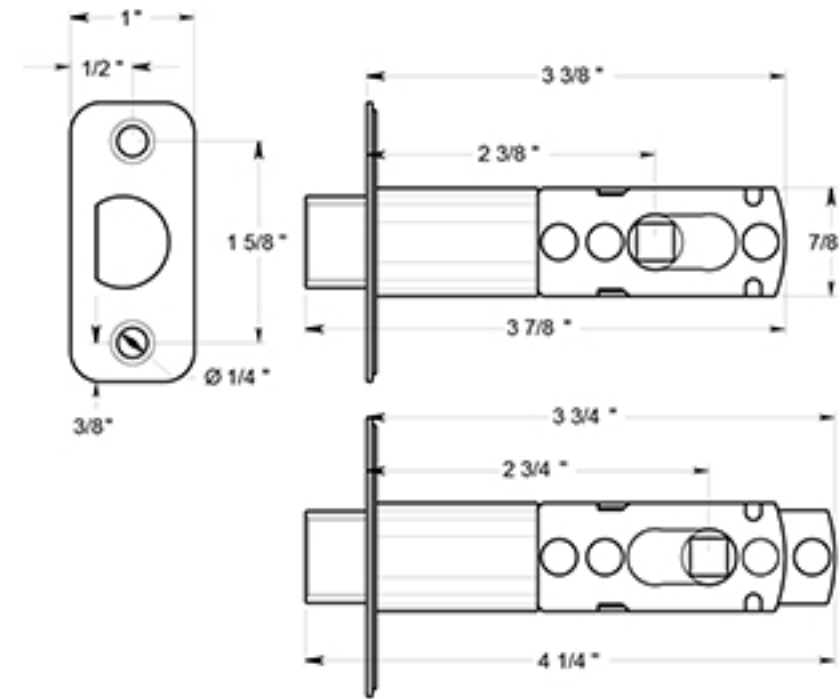

6863L

TRELAWNY LEVERS / PASSAGE / LEFT HAND / TRADITIONAL COLLECTION / STEEL & ZINC

DRAWING NOT TO SCALE

NOTE: Deltana reserves the right to constantly improve its products and is not responsible for differences between the product in-hand and the specifications contained in this drawing. We do not recommend to pre-drill holes or pre-cut woods or metals based on the drawing information if the veracity of the specifications has not been proven by the live product.