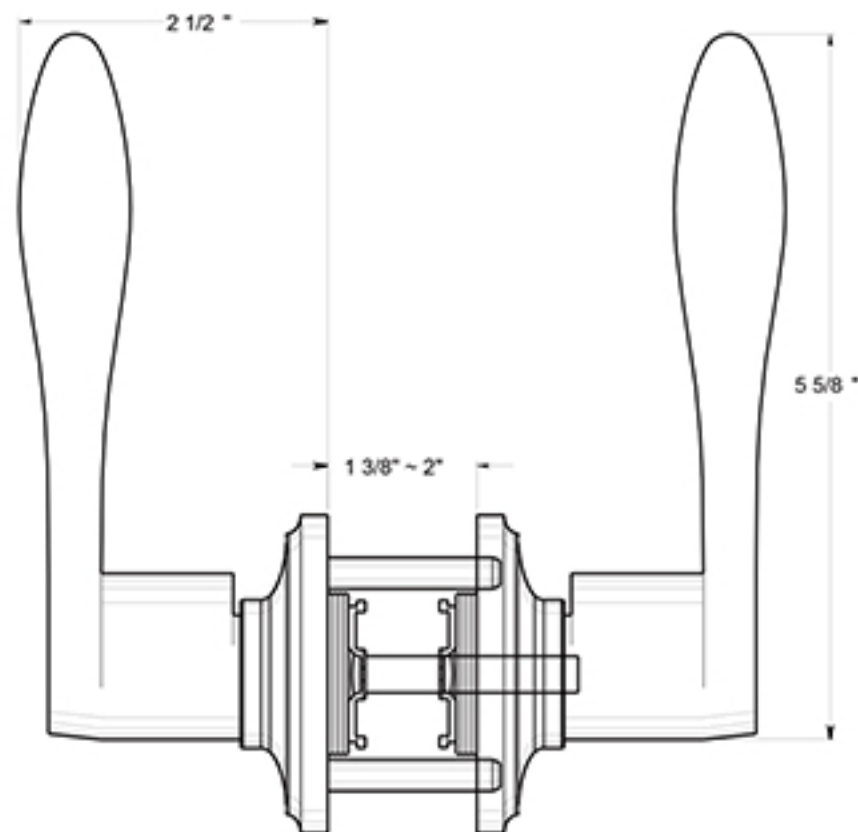

6863L

TRELAWNY LEVERS / PASSAGE / LEFT HAND / TRADITIONAL COLLECTION / STEEL & ZINC

DRAWING NOT TO SCALE

NOTE: Deltana reserves the right to constantly improve its products and is not responsible for differences between the product in-hand and the specifications contained in this drawing. We do not recommend to pre-drill holes or pre-cut woods or metals based on the drawing information if the veracity of the specifications has not been proven by the live product.