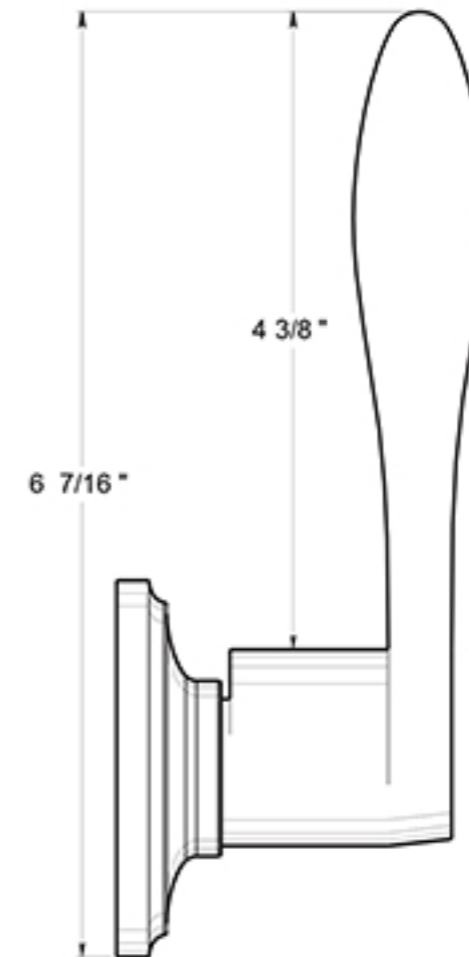

6864D

TRELAWNY LEVERS / DUMMY / RIGHT HAND / TRADITIONAL COLLECTION / STEEL & ZINC

DRAWING NOT TO SCALE

NOTE: Deltana reserves the right to constantly improve its products and is not responsible for differences between the product in-hand and the specifications contained in this drawing. We do not recommend to pre-drill holes or pre-cut woods or metals based on the drawing information if the veracity of the specifications has not been proven by the live product.