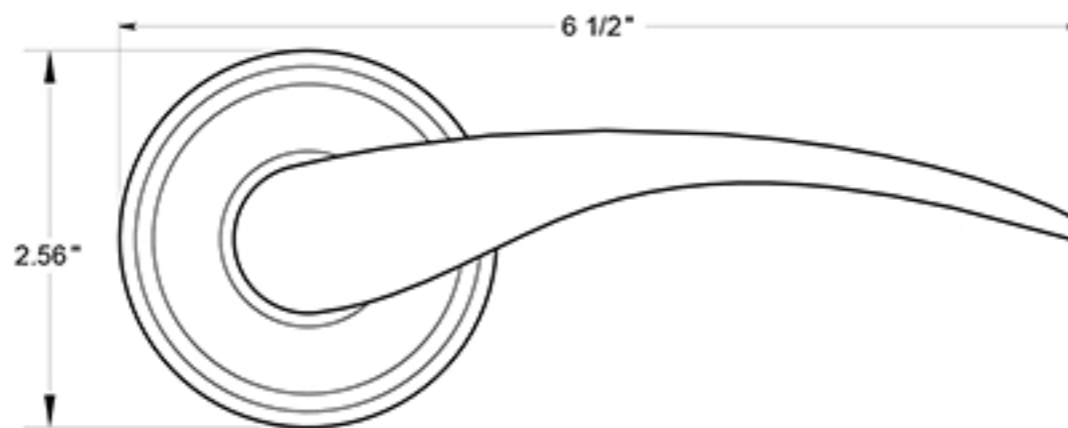

6864D

TRELAWNY LEVERS / DUMMY / RIGHT HAND / TRADITIONAL COLLECTION / STEEL & ZINC

DRAWING NOT TO SCALE

NOTE: Deltana reserves the right to constantly improve its products and is not responsible for differences between the product in-hand and the specifications contained in this drawing. We do not recommend to pre-drill holes or pre-cut woods or metals based on the drawing information if the veracity of the specifications has not been proven by the live product.