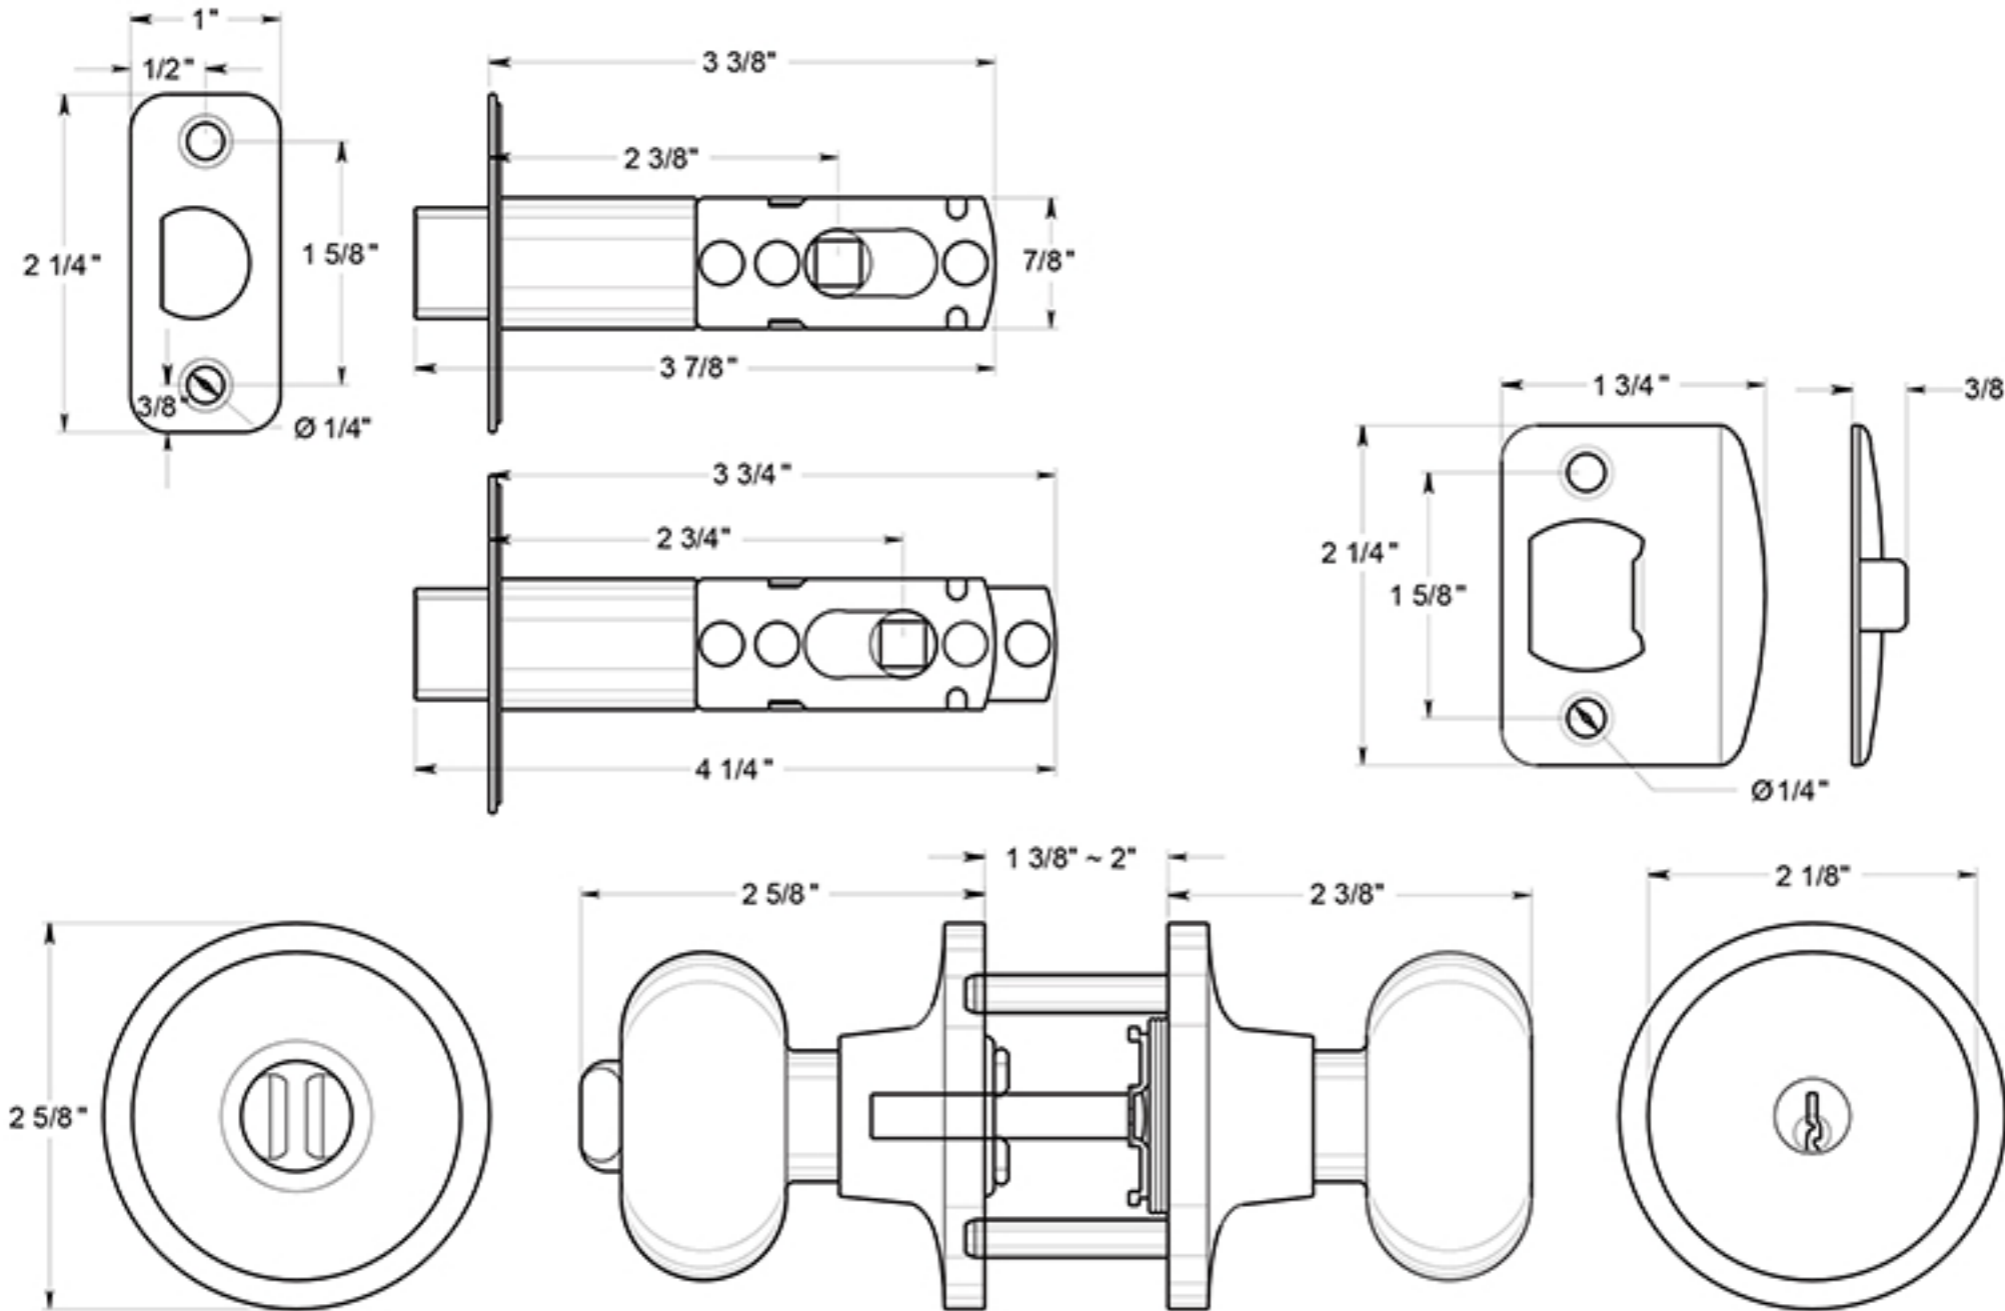

6901

PORTLAND KNOB / ENTRY / TRADITIONAL COLLECTION / STEEL & ZINC

DRAWING NOT TO SCALE

NOTE: Deltana reserves the right to constantly improve its products and is not responsible for differences between the product in-hand and the specifications contained in this drawing. We do not recommend to pre-drill holes or pre-cut woods or metals based on the drawing information if the veracity of the specifications has not been proven by the live product.