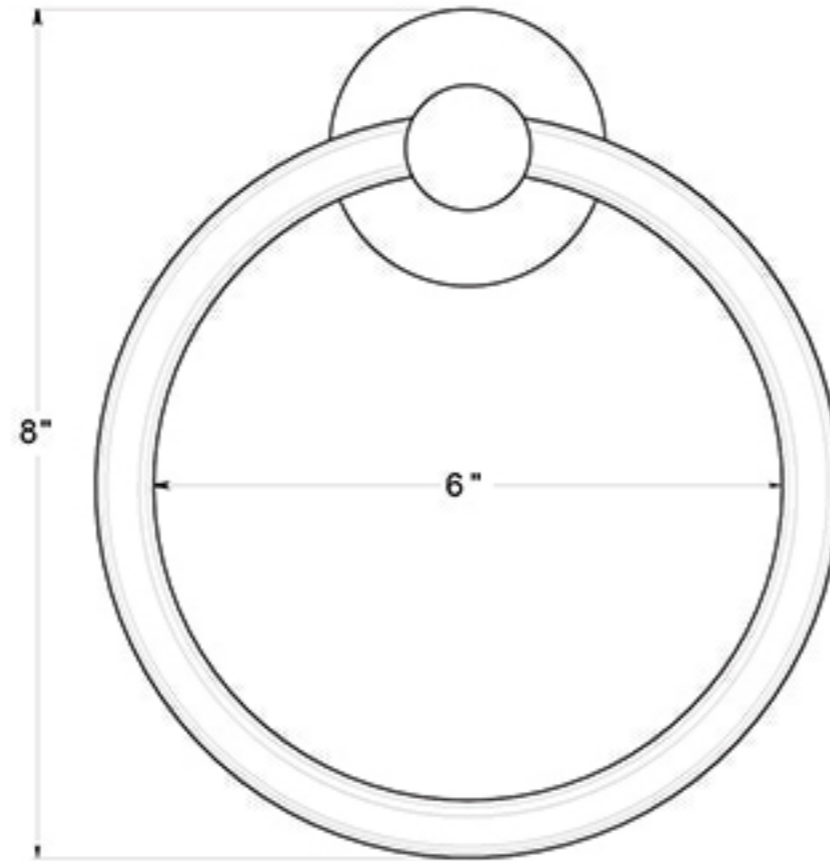

88TR6

6" TOWEL RING / SOLID BRASS

DRAWING NOT TO SCALE

NOTE: Deltana reserves the right to constantly improve its products and is not responsible for differences between the product in-hand and the specifications contained in this drawing. We do not recommend to pre-drill holes or pre-cut woods or metals based on the drawing information if the veracity of the specifications has not been proven by the live product.