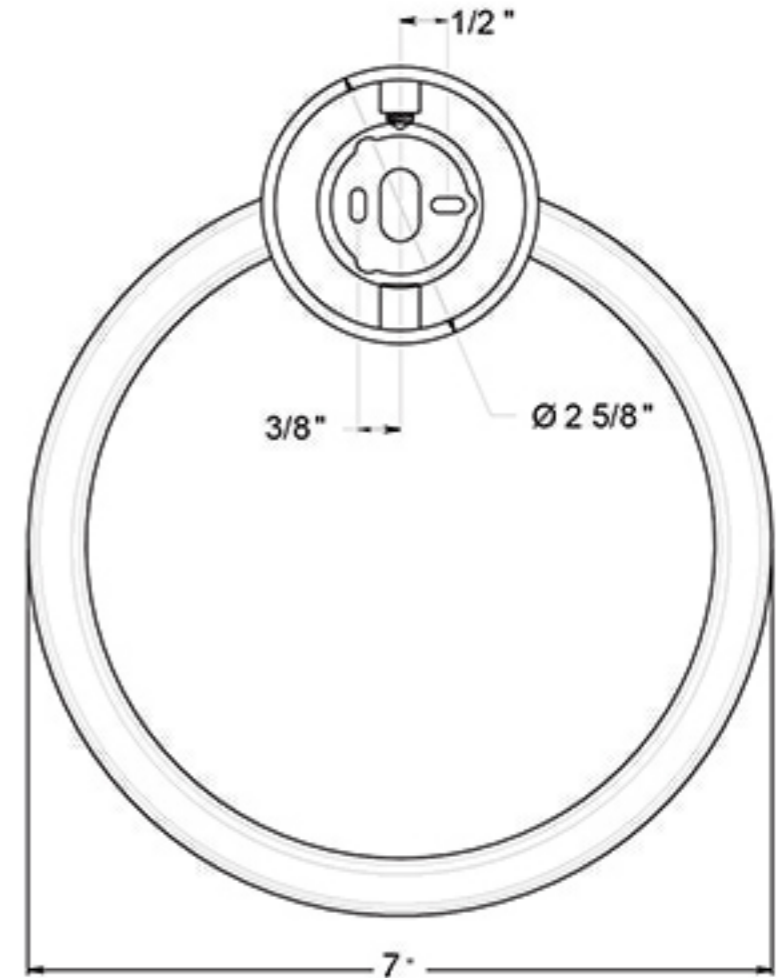

88TR6

6" TOWEL RING / SOLID BRASS

DRAWING NOT TO SCALE

NOTE: Deltana reserves the right to constantly improve its products and is not responsible for differences between the product in-hand and the specifications contained in this drawing. We do not recommend to pre-drill holes or pre-cut woods or metals based on the drawing information if the veracity of the specifications has not been proven by the live product.