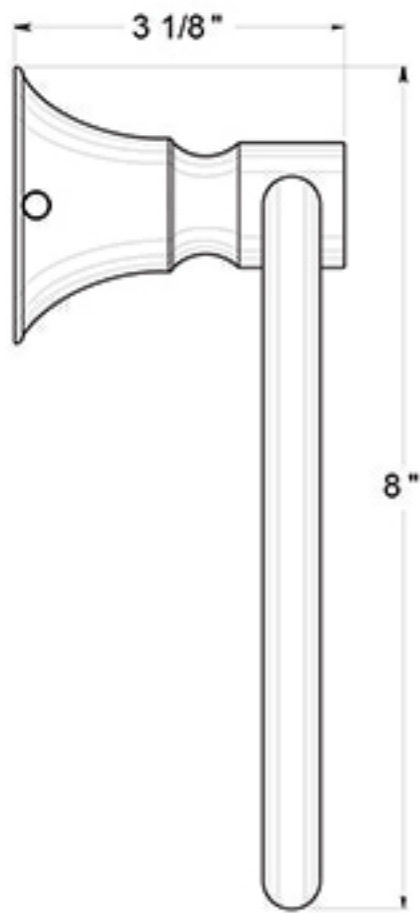

88TR6

6" TOWEL RING / SOLID BRASS

DRAWING NOT TO SCALE

NOTE: Deltana reserves the right to constantly improve its products and is not responsible for differences between the product in-hand and the specifications contained in this drawing. We do not recommend to pre-drill holes or pre-cut woods or metals based on the drawing information if the veracity of the specifications has not been proven by the live product.