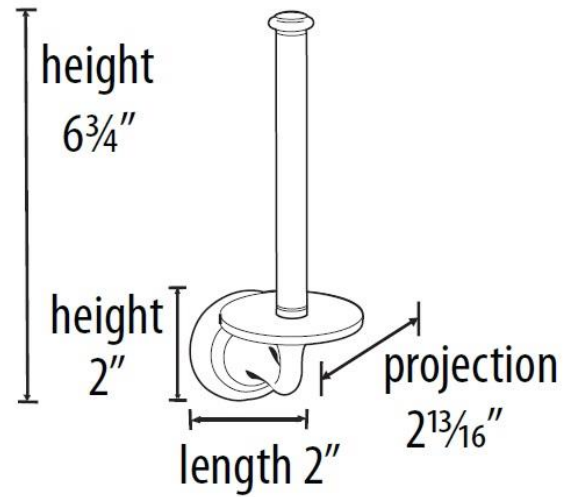

SPECIFICATIONS

CHARLIE'S COLLECTION
RESERVE TISSUE HOLDER

FEATURES

Transitional styling
Multiple finishes
Concealed installation

WARRANTY

Limited lifetime

FINISHES

Polished Brass (PB)
Polished Brass/Non-lacquered (PB/NL)
Polished Chrome (PC)
Barcelona (BARC)
Bronze (BRZ)
Chocolate Bronze (CHBRZ)
Polished Nickel (PN)
Satin Brass (SB)
Satin Nickel (SN)

MATERIAL

Brass

Item#

A6767

NOTE: Dimensions and specifications are subject to change without notice.