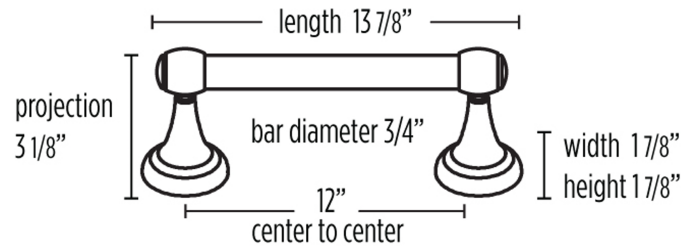

**PRODUCT SHEET**

**SPECIFICATIONS**

**Acrylic Royale  
Towel Bar**

**FEATURES**

- Modern styling
- Multiple finishes
- Concealed installation

**WARRANTY**

Limited lifetime

**FINISHES**

NOTE: Dimensions and specifications are subject to change without notice.