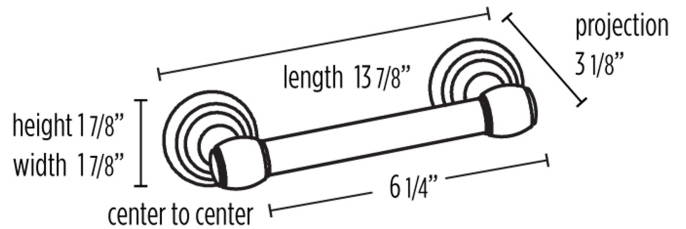

**PRODUCT SHEET**

**SPECIFICATIONS**

**Acrylic Royale**  
Swing Tissue Holder

**FEATURES**

- Modern styling
- Multiple finishes
- Concealed installation

**WARRANTY**

Limited lifetime

**FINISHES**