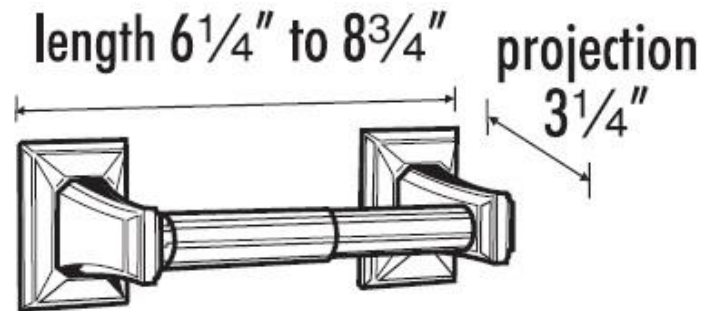

SPECIFICATIONS

GEOMETRIC
TISSUE HOLDER

FEATURES

Transitional styling
Multiple finishes
Concealed installation

WARRANTY

Limited lifetime

FINISHES

Polished Brass (PB)
Polished Brass/Non-lacquered (PB/NL)
Polished Chrome (PC)
Bronze (BRZ)
Chocolate Bronze (CHBRZ)
Polished Antique (PA)
Polished Nickel (PN)
Satin Nickel (SN)

MATERIAL

Brass

Item#

A7960

NOTE: Dimensions and specifications are subject to change without notice.