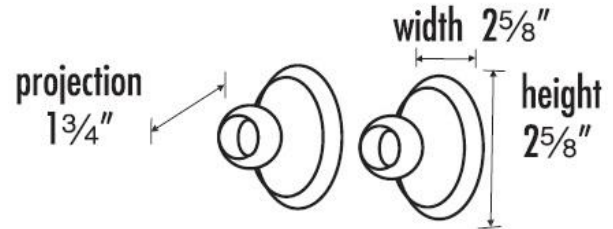

SPECIFICATIONS

YALE
SHOWER ROD BRACKETS

FEATURES

- Traditional styling
- Multiple finishes
- Concealed installation

WARRANTY

Limited lifetime

FINISHES

- Polished Brass (PB)
- Polished Brass/Non-lacquered (PB/NL)
- Polished Chrome (PC)
- Barcelona (BARC)
- Bronze (BRZ)
- Chocolate Bronze (CHBRZ)
- Satin Nickel (SN)

MATERIAL

Brass

Item#

A9246

NOTE: Dimensions and specifications are subject to change without notice.