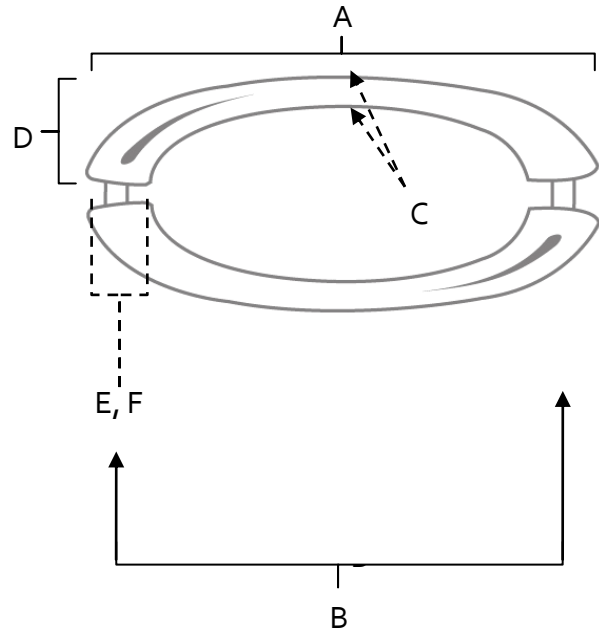

SPECIFICATIONS

BACK TO BACK PULLS

FEATURES

- Modern styling
- Multiple finishes
- Concealed installation

WARRANTY

Limited lifetime

FINISHES

- Polished Brass (PB)
- Polished Chrome (PC)
- Barcelona (BARC)
- Bronze (BRZ)
- Chocolate Bronze (CHBRZ)
- Polished Nickel (PN)
- Satin Nickel (SN)

MATERIAL

Brass

Item#	A	B	C	D	E (L)	F (W)
D215-BB	12 3/8"	10"	3/4"	2 1/2"	1 3/4"	1 1/2"

KEY:

- A - Overall Length
- B - Center to Center
- C - Handle Width
- D - Projection
- E - Mount Length
- F - Mount Width

NOTE: Dimensions and specifications are subject to change without notice.