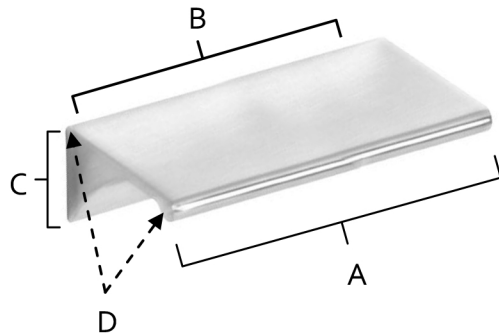

SPECIFICATIONS

TAB PULLS
PULLS

FEATURES

- Modern styling
- Multiple finishes
- Concealed installation

WARRANTY

Limited lifetime

FINISHES

- Bronze (BRZ)
- Matte Black (MB)
- Polished Brass (PB)
- Polished Brass/Non-Lacquered (PB/NL)
- Polished Chrome (PC)
- Polished Nickel (PN)
- Satin Brass (SB)
- Satin Nickel (SN)

MATERIAL

Brass

Item#	A	B	C	D
A970-15	2"	1 1/2"	5/8"	1"

KEY:

- A - Overall Length
- B - Center to Center
- C - Width
- D - Projection

NOTE: Dimensions and specifications are subject to change without notice.