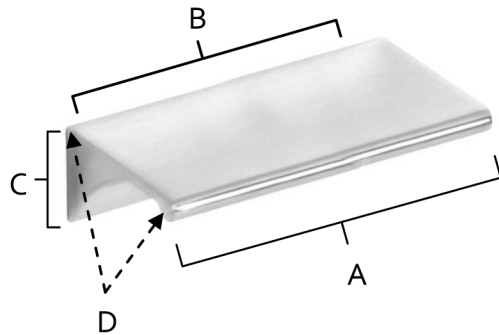

SPECIFICATIONS

TAB PULLS
PULLS

FEATURES

- Modern styling
- Multiple finishes
- Concealed installation

WARRANTY

Limited lifetime

FINISHES

- Bronze (BRZ)
- Matte Black (MB)
- Polished Brass (PB)
- Polished Brass/Non-Lacquered (PB/NL)
- Polished Chrome (PC)
- Polished Nickel (PN)
- Satin Brass (SB)
- Satin Nickel (SN)

MATERIAL

Brass

Item#	A	B	C	D
A970-3	3 1/2"	3"	5/8"	1"

KEY:

- A - Overall Length
- B - Center to Center
- C - Width
- D - Projection

NOTE: Dimensions and specifications are subject to change without notice.