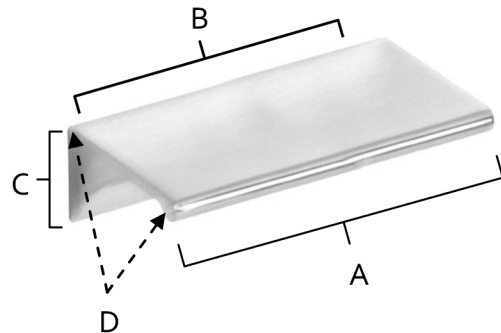

SPECIFICATIONS

TAB PULLS
PULLS

FEATURES

- Modern styling
- Multiple finishes
- Concealed installation

WARRANTY

Limited lifetime

FINISHES

- Bronze (BRZ)
- Matte Black (MB)
- Polished Brass (PB)
- Polished Brass/Non-Lacquered (PB/NL)
- Polished Chrome (PC)
- Polished Nickel (PN)
- Satin Brass (SB)
- Satin Nickel (SN)

MATERIAL

Brass

Item#	A	B	C	D
A970-6	6 1/2"	6"	5/8"	1"

KEY:

- A - Overall Length
- B - Center to Center
- C - Width
- D - Projection

NOTE: Dimensions and specifications are subject to change without notice.