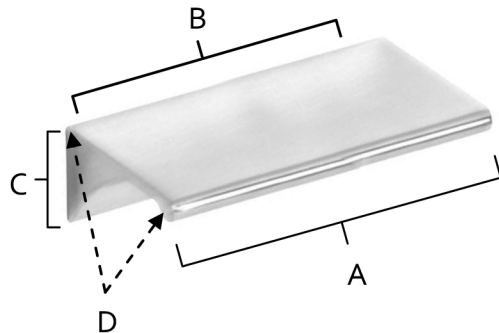

SPECIFICATIONS

TAB PULLS
PULLS

FEATURES

- Modern styling
- Multiple finishes
- Concealed installation

WARRANTY

Limited lifetime

FINISHES

- Bronze (BRZ)
- Matte Black (MB)
- Polished Brass (PB)
- Polished Brass/Non-Lacquered (PB/NL)
- Polished Chrome (PC)
- Polished Nickel (PN)
- Satin Brass (SB)
- Satin Nickel (SN)

MATERIAL

Brass

Item#	A	B	C	D
A970-8	8 1/2"	8"	5/8"	1"

KEY:

- A - Overall Length
- B - Center to Center
- C - Width
- D - Projection

NOTE: Dimensions and specifications are subject to change without notice.