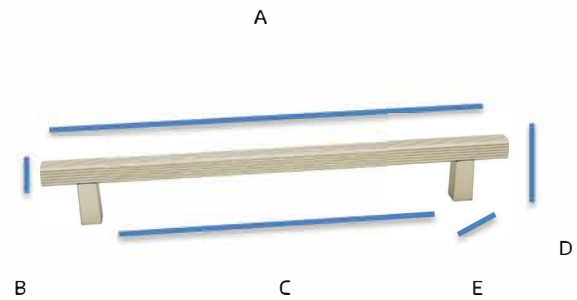

**SPECIFICATIONS**

**Quadrato**

Appliance Pull Grooved Bar

**FEATURES**

- Modern styling
- Multiple finishes
- Concealed installation

**WARRANTY**

Limited lifetime

**FINISHES**

- Champagne (CHP)
- Champagne/Matte Black (CHP/MB)
- Matte Black (MB)
- Matte Nickel (MN)
- Matte Nickel/Matte Black (MN/MB)

**MATERIAL**

Aluminum – Made in Italy

Item#	A	B	C	D	E
D2905-12	14 3/4"	5/8"	12"	2"	5/8"
D2905-18	20 3/4"	5/8"	18"	2"	5/8"
D2905-24	26 3/4"	5/8"	24"	2"	5/8"

**KEY:**

- A Overall Length
- B Width
- C Center to Center
- D Projection
- E Base

NOTE: Dimensions and specifications are subject to change without notice.