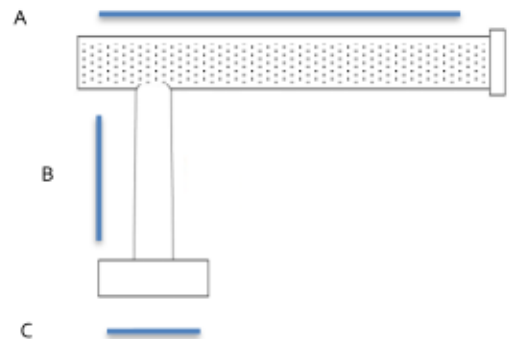

SPECIFICATIONS

Vita Bella
TISSUE HOLDER

FEATURES

- Modern styling
- Multiple finishes
- Concealed installation

WARRANTY

Limited lifetime

FINISHES

- Champagne (CHP)
- Champagne/Matte Black (CHP/MB)
- Matte Black (MB)
- Matte Nickel (MN)
- Matte Nickel/Matte Black (MN/MB)

MATERIAL

Aluminum – Made in Italy

PRODUCT SHEET

Item#	A	B	C
A9466R	7 13/16"	2"	3 1/4"

KEY:

- A - Overall Length
- B - Base Width
- C - Projection

NOTE: Dimensions and specifications are subject to change without notice.