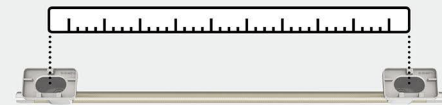

Towel Ring

Double Duty:
**Think Beyond
the Bath**

- Master closets
- Entryways
- Laundry rooms

Coordinating Cabinet Hardware: Just a Sampling

Knob **Pull**

Additional pull sizes available.

Actual finishes may vary slightly due to differences in computer display settings.

A BH26614PNGM
18in (457mm) CTC

B BH26615PNGM
24in (610mm) CTC

C BH26617PNGM
Single Post

D BH26612PNGM
5-1/4in (133mm) Length

E BH36563PNGM
Single

F BA26613PNGM
Double

Coordinating Cabinet Hardware Pairing

G BP36556PNGM
2-5/8in (67mm) Length

H BP36557PNGM
3in (76mm) &
3-3/4in (96mm) CTC

I BP36558PNGM
5-1/16in (128mm) CTC

Center-to-Center (CTC)

Distance between posts
or screw holes.