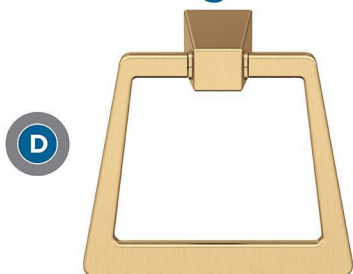

Blackrock

FINISH SHOWN: Champagne Bronze

Products sold separately.

Towel Bars

Tissue Roll Holder

Robe Hook

Towel Ring

Double Duty:
**Think Beyond
the Bath**

- Master closets
- Entryways
- Laundry rooms

Coordinating Cabinet Hardware: Just a Sampling

Knob

Pendant

Pulls

A BH36003CZ
18in (457mm) CTC

B BH36004CZ
24in (610mm) CTC

C BH36001CZ
Pivoting Double Post

Center-to-Center (CTC)

Distance between posts
or screw holes.

Additional knobs & pull sizes available.

Actual finishes may vary slightly due to differences in computer display settings.