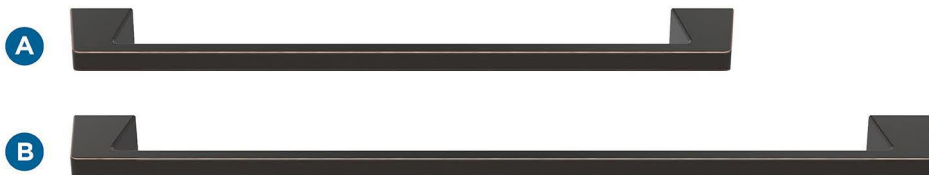

Amerock

Blackrock

FINISH SHOWN: Oil-Rubbed Bronze

Products sold separately.

Towel Bars

Tissue Roll Holder

Robe Hook

Double Duty:
**Think Beyond
the Bath**

- Master closets
- Entryways
- Laundry rooms

Towel Ring

A BH36003ORB
18in (457mm) CTC

B BH36004ORB
24in (610mm) CTC

C BH36001ORB
Pivoting Double Post

D BH36002ORB
6-13/16in (173mm) Length

E BH36000ORB
Single

Coordinating Cabinet Hardware Pairing

F BP55270ORB
1-5/16in (33mm) Diameter

G BP55274ORB
1-13/16in (46mm) Length

H BP55276ORB
3-3/4in (96mm) CTC

I BP55277ORB
5-1/16in (128mm) CTC

Coordinating Cabinet Hardware: Just a Sampling

Knob

Pendant

Pulls

Center-to-Center (CTC)

Distance between posts
or screw holes.

Additional knobs & pull sizes available.

Actual finishes may vary slightly due to differences in computer display settings.