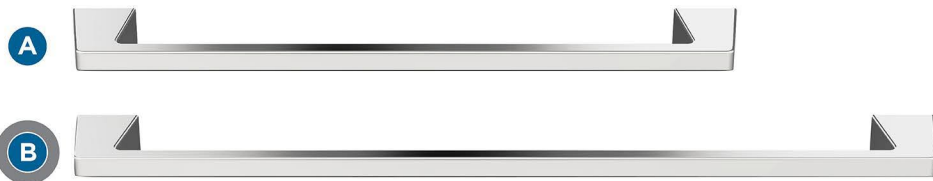

Blackrock

FINISH SHOWN: Chrome

Products sold separately.

Towel Bars

Tissue Roll Holder

Robe Hook

Double Duty:
**Think Beyond
the Bath**

- Master closets
- Entryways
- Laundry rooms

Towel Ring

Coordinating Cabinet Hardware: Just a Sampling

Knob

Pendant

Pulls

Additional knobs & pull sizes available.

Actual finishes may vary slightly due to differences in computer display settings.

A BH3600326
18in (457mm) CTC

B BH3600426
24in (610mm) CTC

C BH3600126
Pivoting Double Post

D BH3600226
6-13/16in (173mm) Length

E BH3600026
Single

Coordinating Cabinet Hardware Pairing

F BP5527026
1-5/16in (33mm) Diameter

G BP5527426
1-13/16in (46mm) Length