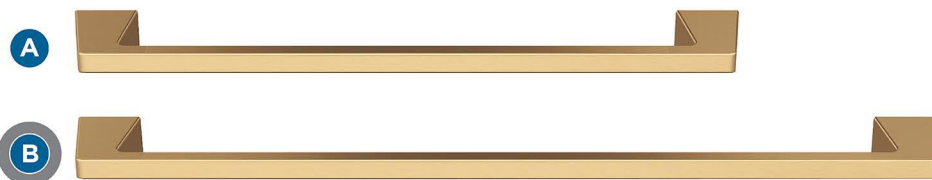

Amerock

Blackrock

FINISH SHOWN: Champagne Bronze

Products sold separately.

Towel Bars

Tissue Roll Holder

Robe Hook

Towel Ring

Coordinating Cabinet Hardware: Just a Sampling

Knob

Pendant

Pulls

Additional knobs & pull sizes available.

Actual finishes may vary slightly due to differences in computer display settings.

A BH36003CZ
18in (457mm) CTC

H BP55276CZ
3-3/4in (96mm) CTC

I BP55277CZ
5-1/16in (128mm) CTC

Center-to-Center (CTC)

Distance between posts
or screw holes.