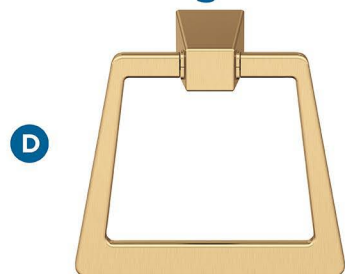

Amerock

Blackrock

FINISH SHOWN: Champagne Bronze

Products sold separately.

Towel Bars

Tissue Roll Holder

Robe Hook

Towel Ring

Coordinating Cabinet Hardware: Just a Sampling

Knob

Pendant

Pulls

Additional knobs & pull sizes available.

Actual finishes may vary slightly due to differences in computer display settings.

A BH36003CZ
18in (457mm) CTC