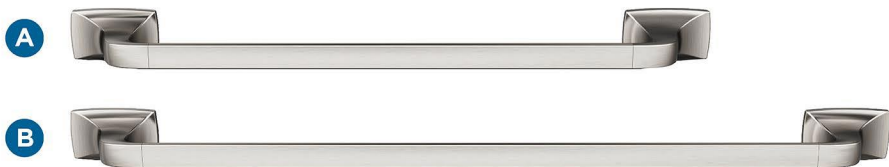

Amerock

Highland Ridge

FINISH SHOWN: Brushed Nickel

Products sold separately.

Towel Bars

Tissue Roll Holder

Towel Ring

Robe Hook

Double Duty:
**Think Beyond
the Bath**

- Master closets
- Entryways
- Laundry rooms

Coordinating Cabinet Hardware: Just a Sampling

Knob

Cup Pull

Pull

Additional knob & pull sizes available.

Actual finishes may vary slightly due to differences in computer display settings.

A BH36013G10
18in (457mm) CTC

B BH36014G10
24in (610mm) CTC

C BH36011G10
Pivoting Double Post

D BH36012G10
7-7/16in (189mm) Length

E BH36010G10
Single

Coordinating Cabinet Hardware Pairing

F BP55312G10
1-3/16in (30mm) Diameter