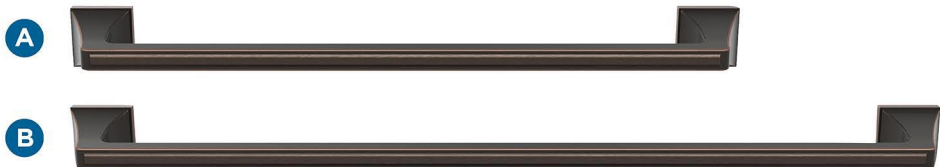

Mulholland

FINISH SHOWN: Oil-Rubbed Bronze

Products sold separately.

Towel Bars

Tissue Roll Holder

Towel Ring

Robe Hook

Double Duty:
**Think Beyond
the Bath**

- Master closets
- Entryways
- Laundry rooms

A BH36023ORB
18in (457mm) CTC

B BH36024ORB
24in (610mm) CTC

C BH36021ORB
Pivoting Double Post

D BH36022ORB
5-3/4in (146mm) Length

E BH36020ORB
Single

Coordinating Cabinet Hardware Pairing

F BP53029ORB
1-1/4in (32mm) Length

G BP53030ORB
3in (76mm) CTC

H BP53529ORB
5-1/16in (128mm) CTC

Center-to-Center (CTC)

Distance between posts
or screw holes.

Coordinating Cabinet Hardware: Just a Sampling