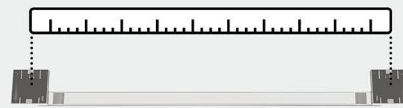

Coordinating Cabinet Hardware Pairing

F BP5302926
1-1/4in (32mm) Length

G BP5303026
3in (76mm) CTC

H BP5352926
5-1/16in (128mm) CTC

Center-to-Center (CTC)

Distance between posts
or screw holes.