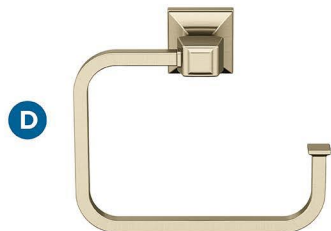

Mulholland

FINISH SHOWN: Golden Champagne

Products sold separately.

Towel Bars

Tissue Roll Holder

Towel Ring

Robe Hook

Double Duty:
**Think Beyond
the Bath**

- Master closets
- Entryways
- Laundry rooms

Coordinating Cabinet Hardware: Just a Sampling

Knob

Pulls

Additional knob & pull sizes available.

Actual finishes may vary slightly due to differences in computer display settings.

A BH36023BBZ
18in (457mm) CTC

B BH36024BBZ
24in (610mm) CTC

C BH36021BBZ
Pivoting Double Post

D BH36022BBZ
5-3/4in (146mm) Length

E BH36020BBZ
Single

Coordinating Cabinet Hardware Pairing

F BP53029BBZ
1-1/4in (32mm) Length

G BP53030BBZ
3in (76mm) CTC

H BP53529BBZ
5-1/16in (128mm) CTC

Center-to-Center (CTC)

Distance between posts
or screw holes.