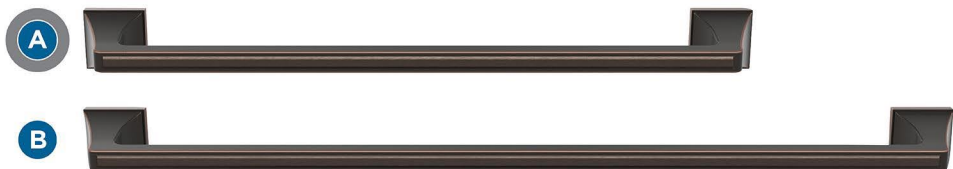

Mulholland

FINISH SHOWN: Oil-Rubbed Bronze

Products sold separately.

Towel Bars

Tissue Roll Holder

Towel Ring

Robe Hook

Double Duty:
**Think Beyond
the Bath**

- Master closets
- Entryways
- Laundry rooms

Coordinating Cabinet Hardware: Just a Sampling

Knob

Pulls

Additional knob & pull sizes available.

Actual finishes may vary slightly due to differences in computer display settings.

A BH36023ORB
18in (457mm) CTC

B BH36024ORB
24in (610mm) CTC

C BH36021ORB
Pivoting Double Post

D BH36022ORB
5-3/4in (146mm) Length

E BH36020ORB
Single

Coordinating Cabinet Hardware Pairing

F BP53029ORB
1-1/4in (32mm) Length