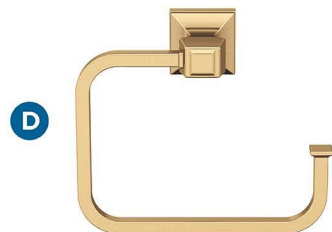

Mulholland

FINISH SHOWN: Champagne Bronzes

Products sold separately.

Towel Bars

Tissue Roll Holder

Robe Hook

Double Duty:
**Think Beyond
the Bath**

- Master closets
- Entryways
- Laundry rooms

Towel Ring

A BH36023CZ
18in (457mm) CTC

B BH36024CZ
24in (610mm) CTC

C BH36021CZ
Pivoting Double Post

D BH36022CZ
5-3/4in (146mm) Length

E BH36020CZ
Single

Coordinating Cabinet Hardware Pairing

F BP53029CZ
1-1/4in (32mm) Length

G BP53030CZ
3in (76mm) CTC

H BP53529CZ
5-1/16in (128mm) CTC

Center-to-Center (CTC)

Distance between posts
or screw holes.

Coordinating Cabinet Hardware: Just a Sampling

Knob

Pulls

Additional knob & pull sizes available.