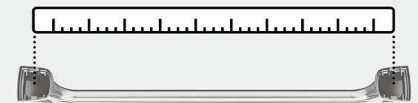

Amerock
Revitalize
 FINISH SHOWN: Chrome
 Products sold separately.

Towel Bars

Tissue Roll Holder

Towel Ring

Robe Hook

Double Duty:
**Think Beyond
 the Bath**

- Master closets
- Entryways
- Laundry rooms

- A** BH3603326
18in (457mm) CTC
- B** BH3603426
24in (610mm) CTC
- C** BH3603126
Single Post
- D** BH3603226
6-13/16in (173mm) Length
- E** BH3603026
Single

Coordinating Cabinet Hardware Pairing

- F** BP5534226
1-1/4in (32mm) Diameter
- G** BP5534326
3in (76mm) CTC
- H** BP5534626
5-1/16in (128mm) CTC

Center-to-Center (CTC)

Distance between posts
 or screw holes.