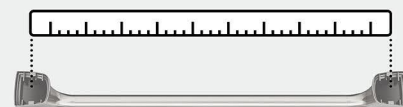

- E** BH36030G10
Single

Coordinating Cabinet Hardware Pairing

- F** BP36628G10
1-3/8in (35mm) Length
- G** BP55342G10
1-1/4in (32mm) Diameter
- H** BP55343G10
3in (76mm) CTC
- I** BP55346G10
5-1/16in (128mm) CTC

Coordinating Cabinet Hardware: Just a Sampling

Grace Revitalize

Knob

Revitalize

Knob

Pulls

Center-to-Center (CTC)

Distance between posts
or screw holes.

Additional knob & pull sizes available.

Actual finishes may vary slightly due to differences in computer display settings.