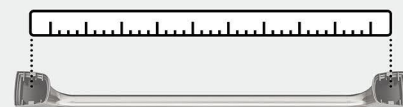

E BH36030G10
Single

Coordinating Cabinet Hardware Pairing

F BP36628G10
1-3/8in (35mm) Length

G BP55342G10
1-1/4in (32mm) Diameter

H BP55343G10
3in (76mm) CTC

I BP55346G10
5-1/16in (128mm) CTC

Coordinating Cabinet Hardware: Just a Sampling

Grace Revitalize

Knob

Revitalize

Knob

Pulls

Center-to-Center (CTC)

Distance between posts
or screw holes.

Additional knob & pull sizes available.