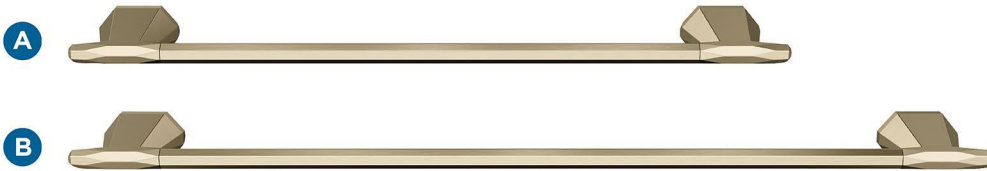

Amerock

St. Vincent

FINISH SHOWN: Golden Champagne

Products sold separately.

Towel Bars

Tissue Roll Holder

Robe Hook

Double Duty:
**Think Beyond
the Bath**

- Master closets
- Entryways
- Laundry rooms

Towel Ring

A BH36043BBZ
18in (457mm) CTC

B BH36044BBZ
24in (610mm) CTC

C BH36041BBZ
Single Post

D BH36042BBZ
5-9/16in (141mm) Length

E BH36040BBZ
Single

Coordinating Cabinet Hardware Pairing

F BP36642BBZ
2-1/2in (64mm) Length

G BP36646BBZ
3in (76mm) CTC

H BP36643BBZ
3-3/4in (96mm) CTC

Center-to-Center (CTC)

Distance between posts
or screw holes.

Coordinating Cabinet Hardware: Just a Sampling

Knob