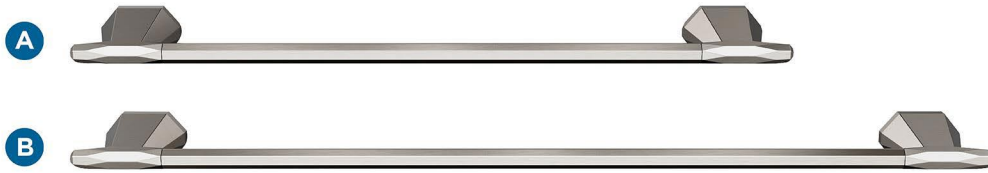

Amerock

St. Vincent

FINISH SHOWN: Brushed Nickel

Products sold separately.

Towel Bars

Tissue Roll Holder

Robe Hook

Double Duty:
**Think Beyond
the Bath**

- Master closets
- Entryways
- Laundry rooms

Towel Ring

A BH36043G10
18in (457mm) CTC

B BH36044G10
24in (610mm) CTC

C BH36041G10
Single Post

D BH36042G10
5-9/16in (141mm) Length

E BH36040G10
Single

Coordinating Cabinet Hardware Pairing

F BP36642G10
2-1/2in (64mm) Length

G BP36646G10
3in (76mm) CTC

H BP36643G10
3-3/4in (96mm) CTC

Center-to-Center (CTC)

Distance between posts
or screw holes.

Coordinating Cabinet Hardware: Just a Sampling

Knob