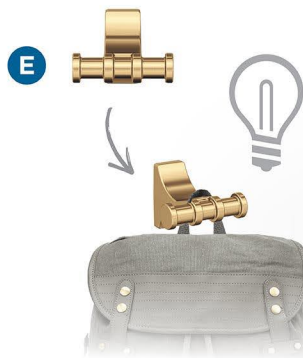

Davenport

FINISH SHOWN: Champagne Bronze

Products sold separately.

Towel Bars

Tissue Roll Holder

Robe Hook

Double Duty:
**Think Beyond
the Bath**

- Master closets
- Entryways
- Laundry rooms

Towel Ring

Coordinating Cabinet Hardware: Just a Sampling

Knob

Pulls

Additional knob and pull sizes available.

Actual finishes may vary slightly due to differences in computer display settings.

A BH36053CZ
18in (457mm) CTC