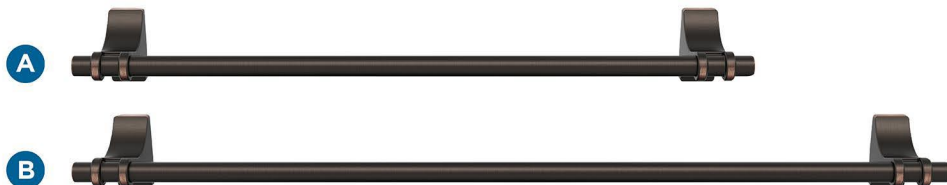

Amerock

Davenport

FINISH SHOWN: Oil-Rubbed Bronze

Products sold separately.

Towel Bars

Tissue Roll Holder

Robe Hook

Towel Ring

Coordinating Cabinet Hardware: Just a Sampling

Knob

Pulls

Additional knob and pull sizes available.

Actual finishes may vary slightly due to differences in computer display settings.

A BH36053ORB
18in (457mm) CTC

B BH36054ORB
24in (610mm) CTC

C BH36051ORB
Pivoting Double Post

D BH36052ORB
5-1/4in (133mm) Length

E BH36050ORB
Double

Coordinating Cabinet Hardware Pairing

F BP36602ORB
1-1/2in (38mm) Length

G BP36600ORB
3in (76mm) CTC

H BP36606ORB
5-1/16in (128mm) CTC

Center-to-Center (CTC)

Distance between posts
or screw holes.