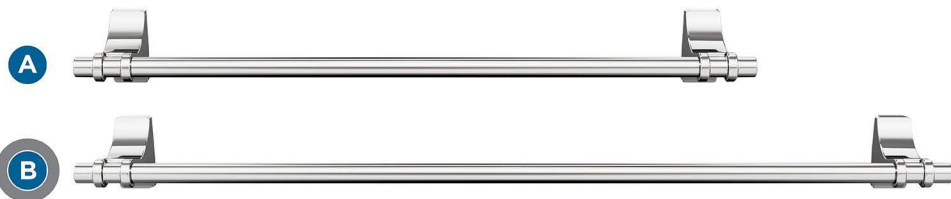

Amerock

Davenport

FINISH SHOWN: Chrome

Products sold separately.

Towel Bars

Tissue Roll Holder

Robe Hook

Double Duty:
**Think Beyond
the Bath**

- Master closets
- Entryways
- Laundry rooms

Towel Ring

Coordinating Cabinet Hardware: Just a Sampling

Knob

Pulls

Additional knob and pull sizes available.

Actual finishes may vary slightly due to differences in computer display settings.

A BH3605326
18in (457mm) CTC

B BH3605426
24in (610mm) CTC

C BH3605126
Pivoting Double Post

D BH3605226
5-1/4in (133mm) Length

E BH3605026
Double

Coordinating Cabinet Hardware Pairing

F BP3660226
1-1/2in (38mm) Length

G BP3660026
3in (76mm) CTC

H BP3660626
5-1/16in (128mm) CTC

Center-to-Center (CTC)

Distance between posts
or screw holes.