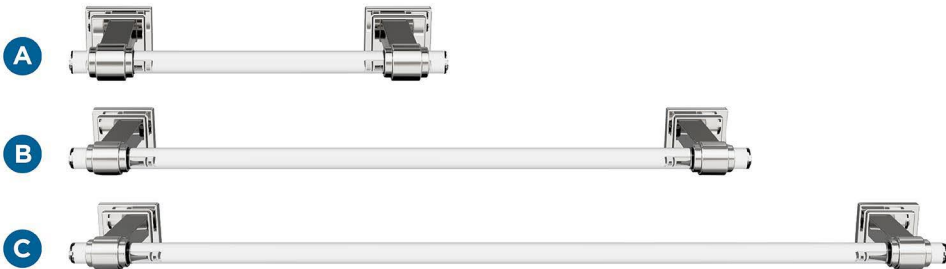

Amerock

Glacio

FINISH SHOWN: Clear (body) & Chrome (posts)

Products sold separately.

Towel Bars

Tissue Roll Holder

Towel Ring

Robe Hook

Double Duty:
**Think Beyond
the Bath**

- Master closets
- Entryways
- Laundry rooms

Coordinating Cabinet Hardware: Just a Sampling

Knob

Pulls

Additional knobs and pull sizes available.

Actual finishes may vary slightly due to differences in computer display settings.

A BH36065C26
8in (203mm) CTC

B BH36063C26
18in (457mm) CTC

C BH36064C26
24in (610mm) CTC

D BH36061C26
Single Post

E BH36062C26
5-7/16in (138mm) Length

F BH36060C26
Single

Coordinating Cabinet Hardware Pairing

G BP36653C26
1-3/8in (35mm) Length

H BP36659C26
3in (76mm) CTC

I BP36655C26
5-1/16in (128mm) CTC

Center-to-Center (CTC)

Distance between posts
or screw holes.