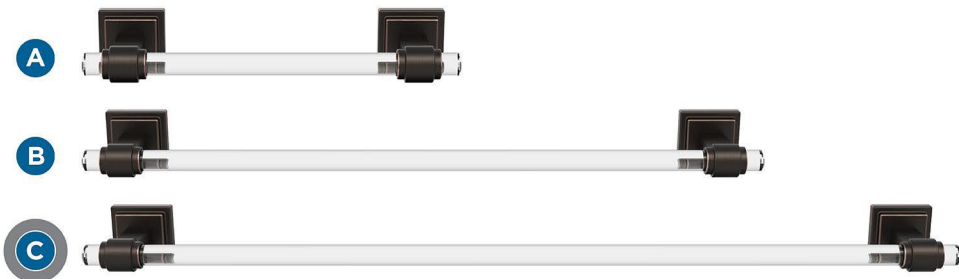

Amerock

Glacio

FINISH SHOWN: Clear (body) & Oil-Rubbed Bronze (posts)

Products sold separately.

Towel Bars

Tissue Roll Holder

Robe Hook

Double Duty:
**Think Beyond
the Bath**

- Master closets
- Entryways
- Laundry rooms

Towel Ring

Coordinating Cabinet Hardware: Just a Sampling

Knob

Pulls

Additional knobs and pull sizes available.

Actual finishes may vary slightly due to differences in computer display settings.

A BH36065CORB
8in (203mm) CTC

B BH36063CORB
18in (457mm) CTC

C BH36064CORB
24in (610mm) CTC

D BH36061CORB
Single Post

E BH36062CORB
5-7/16in (138mm) Length

F BH36060CORB
Single

Coordinating Cabinet Hardware Pairing