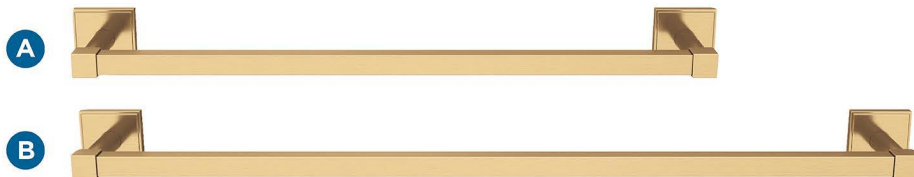

Amerock

Appoint

FINISH SHOWN: Champagne Bronze

Products sold separately.

Towel Bars

A BH36073CZ
18in (457mm) CTC

B BH36074CZ
24in (610mm) CTC

C BH36071CZ
Single Post

D BH36072CZ
7-1/16in (179mm) Length

E BH36070CZ
Single

Tissue Roll Holder

Towel Ring

Robe Hook

Double Duty:
**Think Beyond
the Bath**

- Master closets
- Entryways
- Laundry rooms

Coordinating Cabinet Hardware Pairing

F BP36758CZ
1-1/4in (32mm) Diameter

G BP36760CZ
5-1/16in (128mm) CTC

H BP36762CZ
3in (76mm) &
3-3/4in (96mm) CTC

Center-to-Center (CTC)

Distance between posts
or screw holes.

Coordinating Cabinet Hardware: Just a Sampling