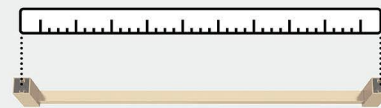

- Master closets
- Entryways
- Laundry rooms

Coordinating Cabinet Hardware: Just a Sampling

Knob

Pulls

Additional pull sizes available.

Actual finishes may vary slightly due to differences in computer display settings.

- A** BH36083CZ
18in (457mm) CTC
- B** BH36084CZ
24in (610mm) CTC
- C** BH36081CZ
Single Post
- D** BH36082CZ
6-1/2in (165mm) Length
- E** BH36080CZ
Single

Coordinating Cabinet Hardware Pairing

- F** BP36905CZ
1-3/16in (30mm) Length
- G** BP36570CZ
3-3/4in (96mm) CTC
- H** BP36571CZ
5-1/16in (128mm) CTC

Center-to-Center (CTC)

Distance between posts
or screw holes.